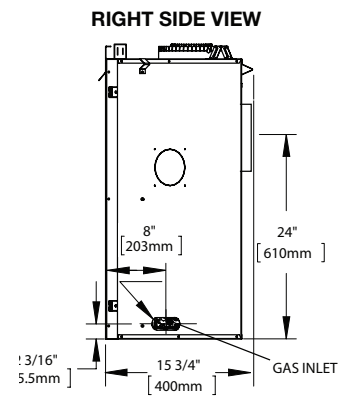

TB36NTR TB36NTRE

Gas Direct Vent Fireplaces

Fuel Type: Natural Gas

Product Height (in): 34 5/8

Product Width (in): 35

Product Depth (in): 15 3/4

Glass / Viewing Height (in): 23.69

Glass / Viewing Width (in): 30 1/2

Total MAX (BTU): 18,000

Mobile Home approved: Yes (check local codes)

Warranty: President Limited Lifetime