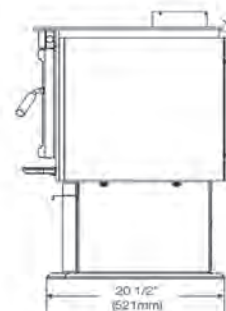

TZ3000H

GAS INSERTS

TDI3N
TDI3GN
TDIX3N

GAS STOVES

TDS50N
TDS28N
TDS60N
TDS20N

GAS FIREPLACES

TB36NTR
TB36NTRE
TB42NTR
TB42NTRE

S P E C I F I C A T I O N S