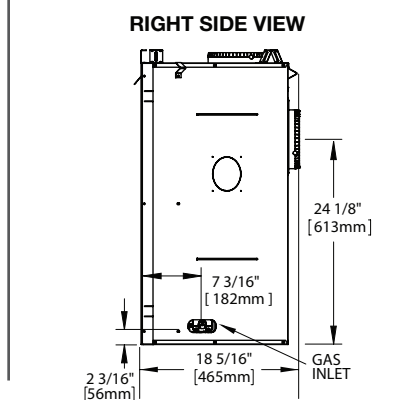

Product Depth (in): 18 15/16

Glass / Viewing Height (in): 23.69

Glass / Viewing Width (in): 37.69

Total MAX (BTU): 22,000

Mobile Home approved: Yes (check local codes)

Warranty: President Limited Lifetime

TIMBERWOLF