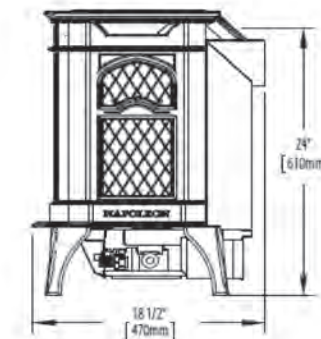

TDS20N

Cast Iron Gas Direct Vent Stove

Fuel Type: Natural Gas

Product Height (in): 25 3/8

Product Width (in): 19 1/4

Product Depth (in): 18 1/2

Glass / Viewing Height (in): 13

Glass / Viewing Width (in): 14

Total MAX (BTU): 20,000

Warranty: President Limited Lifetime