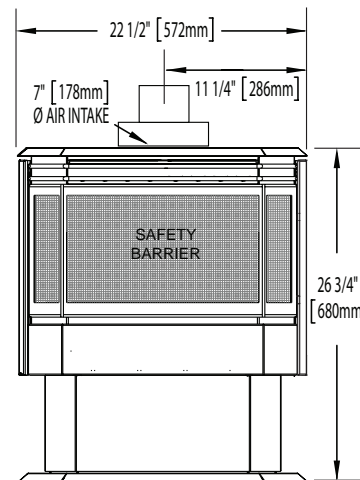

TDS28N

Gas Direct Vent Stove

Fuel Type: Natural Gas

Product Height (in): 26 3/4

Product Width (in): 22 1/2

Product Depth (in): 18 1/2

Glass / Viewing Height (in): 11 3/8

Glass / Viewing Width (in): 24 1/2

Total MAX (BTU): 30,000

Warranty: President Limited Lifetime