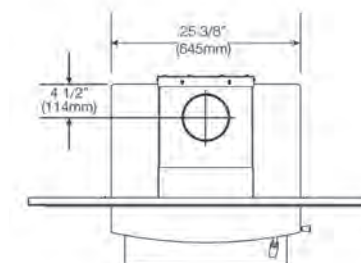

WOOD STOVES

WOOD INSERT

T20

2020 EPA Certified Wood Burning Stove

Fuel Type: Wood

Product Height (in): 34 1/4

Product Width (in): 26

Product Depth (in): 24 1/2

Glass / Viewing Height (in): 9 3/4

Glass / Viewing Width (in): 15 5/8

Heating Space (sq.ft): 800-1800

Total MAX (BTU): 65,000

Warranty: President Limited Lifetime

T25

2020 EPA Certified Wood Burning Stove

Fuel Type: Wood

Product Height (in): 37 1/2"

Product Width (in): 28 3/4"

Product Depth (in): 27"

Glass / Viewing Height (in) 10 7/8"

Glass / Viewing Width (in) 18 1/2"

Heating Space (sq.ft): up to 2100 sq. ft.

Total MAX (BTU): 70,000

Warranty: President Limited Lifetime

T20i

2020 EPA Certified Wood Burning Insert

Fuel Type: Wood

Minimum Fireplace Opening:
25 7/8"w x 22"h x 14"d

Product Height (in): 30 With Surround

Product Width (in): 41 With Surround

Product Depth (in): 26 1/2

Glass / Viewing Height (in): 9 3/4

Glass / Viewing Width (in): 15 5/8

Heating Space (sq.ft): 800-1800

Total MAX (BTU): 65,000

Warranty: President Limited Lifetime

WOOD STOVES

T20
T25

WOOD INSERTS

T20i
T25i
T13C-1
T13T-1
T13TN-1

WOOD FIREPLACES

TZ3000H

GAS INSERTS

TDI3N
TDI3GN
TDIX3N

GAS STOVES

TDS50N
TDS28N
TDS60N
TDS20N

GAS FIREPLACES

TB36NTR
TB36NTRE
TB42NTR
TB42NTRE

S P E C I F I C A T I O N S