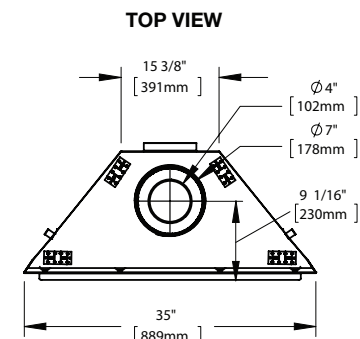

TB36NTR TB36NTRE

Gas Direct Vent Fireplaces

Fuel Type: Natural Gas

Product Height (in): 34 5/8

Product Width (in): 35

Product Depth (in): 15 3/4

Glass / Viewing Height (in): 23.69

Glass / Viewing Width (in): 30 1/2

Total MAX (BTU): 18,000

Mobile Home approved: Yes (check local codes)

Warranty: President Limited Lifetime