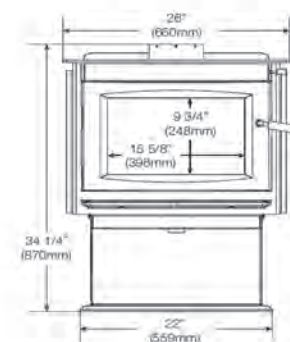

WOOD STOVES

WOOD INSERT

T20

2020 EPA Certified Wood Burning Stove

Fuel Type: Wood

Product Height (in): 34 1/4

Product Width (in): 26

Product Depth (in): 24 1/2

Glass / Viewing Height (in): 9 3/4

Glass / Viewing Width (in): 15 5/8

Heating Space (sq.ft): 800-1800

Total MAX (BTU): 65,000

Warranty: President Limited Lifetime

T25

2020 EPA Certified Wood Burning Stove

Fuel Type: Wood

Product Height (in): 37 1/2"

Product Width (in): 28 3/4"

Product Depth (in): 27"

Glass / Viewing Height (in) 10 7/8"

Glass / Viewing Width (in) 18 1/2"

Heating Space (sq.ft): up to 2100 sq. ft.

Total MAX (BTU): 70,000

Warranty: President Limited Lifetime

T20i

2020 EPA Certified Wood Burning Insert

Fuel Type: Wood

Minimum Fireplace Opening:
25 7/8"w x 22"h x 14"d

Product Height (in): 30 With Surround

Product Width (in): 41 With Surround

Product Depth (in): 26 1/2

Glass / Viewing Height (in): 9 3/4

Glass / Viewing Width (in): 15 5/8

Heating Space (sq.ft): 800-1800

Total MAX (BTU): 65,000

Warranty: President Limited Lifetime

WOOD STOVES

T20
T25

WOOD INSERTS

T20i
T25i
T13C-1
T13T-1
T13TN-1

WOOD FIREPLACES

TZ3000H

GAS INSERTS

TDI3N
TDI3GN
TDIX3N

GAS STOVES

TDS50N
TDS28N
TDS60N
TDS20N

GAS FIREPLACES

TB36NTR
TB36NTRE
TB42NTR
TB42NTRE

S P E C I F I C A T I O N S