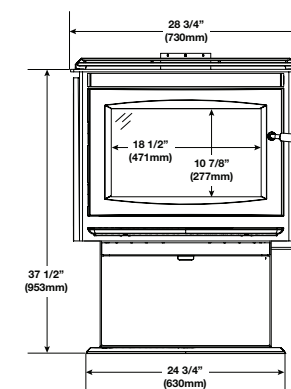

WOOD STOVES

WOOD INSERT

T20

2020 EPA Certified Wood Burning Stove

Fuel Type: Wood

Product Height (in): 34 1/4

Product Width (in): 26

Product Depth (in): 24 1/2

Glass / Viewing Height (in): 9 3/4

Glass / Viewing Width (in): 15 5/8

Heating Space (sq.ft): 800-1800

Total MAX (BTU): 65,000

Warranty: President Limited Lifetime

T25

2020 EPA Certified Wood Burning Stove

Fuel Type: Wood

Product Height (in): 37 1/2"

Product Width (in): 28 3/4"

Product Depth (in): 27"

Glass / Viewing Height (in) 10 7/8"

Glass / Viewing Width (in) 18 1/2"

Heating Space (sq.ft): up to 2100 sq. ft.

Total MAX (BTU): 70,000

Warranty: President Limited Lifetime

T20i

2020 EPA Certified Wood Burning Insert

Fuel Type: Wood

Minimum Fireplace Opening:
25 7/8"w x 22"h x 14"d

Product Height (in): 30 With Surround

Product Width (in): 41 With Surround

Product Depth (in): 26 1/2

Glass / Viewing Height (in): 9 3/4

Glass / Viewing Width (in): 15 5/8

Heating Space (sq.ft): 800-1800

Total MAX (BTU): 65,000

Warranty: President Limited Lifetime

WOOD STOVES

T20
T25

WOOD INSERTS

T20i
T25i
T13C-1
T13T-1
T13TN-1

WOOD FIREPLACES

TZ3000H

GAS INSERTS

TDI3N
TDI3GN
TDIX3N

GAS STOVES

TDS50N
TDS28N
TDS60N
TDS20N

GAS FIREPLACES

TB36NTR
TB36NTRE
TB42NTR
TB42NTRE

S P E C I F I C A T I O N S