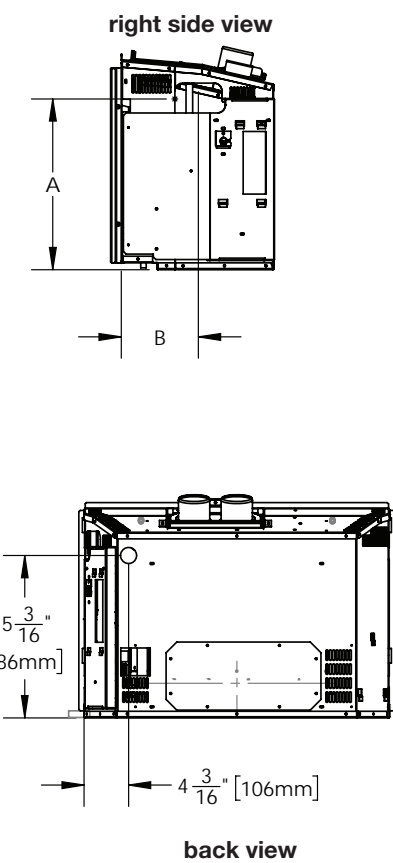

TDIX3N

Gas Direct Vent Insert

Fuel Type: Natural Gas

Minimum Fireplace Opening:
29" w x 21 1/2" h x 14 3/8" d

Product Height (in): 20 15/16

Product Width (in): 28 5/8

Product Depth (in): 14 3/8

Glass / Viewing Height (in): 15

Glass / Viewing Width (in): 22 11/16

Total MAX (BTU): 30,000

Mobile Home Certified: Yes

Warranty: President Limited Lifetime

T13T-1 TRADITIONAL MODEL SHOWN

THE TRADITIONAL AND THE CONTEMPORARY GLASS VIEWING AREA ARE DIFFERENT.