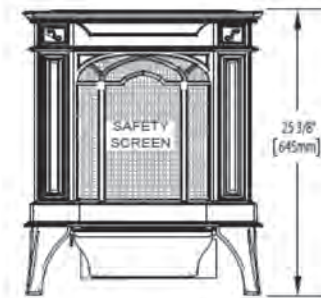

Fuel Type: Natural Gas

Product Height (in): 25 3/8

Product Width (in): 19 1/4

Product Depth (in): 18 1/2

Glass / Viewing Height (in): 13

Glass / Viewing Width (in): 14

Total MAX (BTU): 20,000

Warranty: President Limited Lifetime