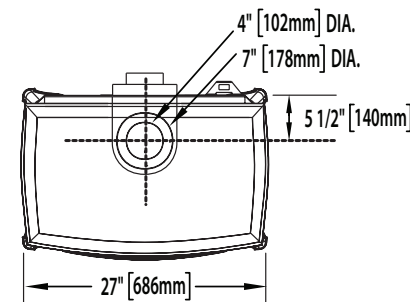

Product Width (in): 27

Product Depth (in): 19 1/2

Glass / Viewing Height (in): 18 3/4

Glass / Viewing Width (in): 21

Total MAX (BTU): 35,000

Warranty: President Limited Lifetime

TDS20N

Cast Iron Gas Direct Vent Stove