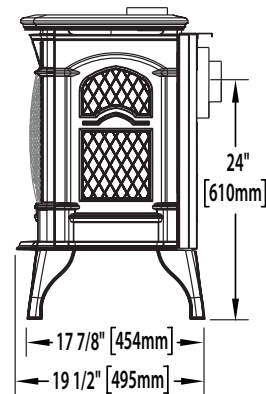

Product Width (in): 27

Product Depth (in): 19 1/2

Glass / Viewing Height (in): 18 3/4

Glass / Viewing Width (in): 21

Total MAX (BTU): 35,000

Warranty: President Limited Lifetime

TDS20N

Cast Iron Gas Direct Vent Stove

Fuel Type: Natural Gas

Product Height (in): 25 3/8

Product Width (in): 19 1/4

Product Depth (in): 18 1/2

Glass / Viewing Height (in): 13

Glass / Viewing Width (in): 14

Total MAX (BTU): 20,000

Warranty: President Limited Lifetime