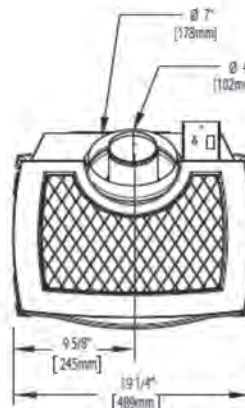

Fuel Type: Natural Gas

Product Height (in): 25 3/8

Product Width (in): 19 1/4

Product Depth (in): 18 1/2

Glass / Viewing Height (in): 13

Glass / Viewing Width (in): 14

Total MAX (BTU): 20,000

Warranty: President Limited Lifetime