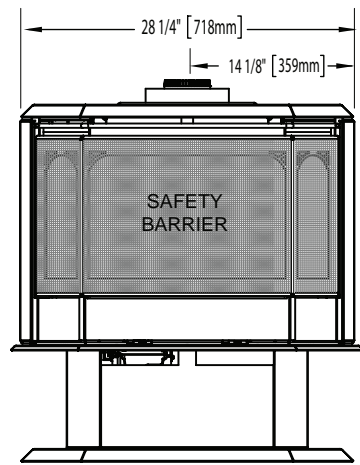

TDS50N

Gas Direct Vent Stove

Fuel Type: Natural Gas

Product Height (in): 30 3/4

Product Width (in): 28 1/4

Product Depth (in): 21 5/8

Glass / Viewing Height (in): 12 5/8

Glass / Viewing Width (in): 22 1/2

Total MAX (BTU): 44,000

Warranty: President Limited Lifetime