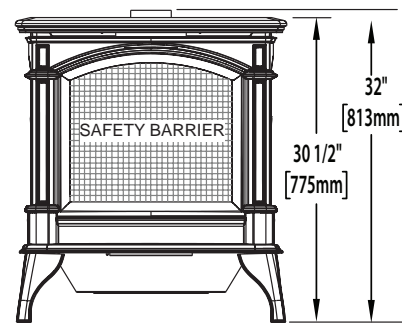

Product Width (in): 27

Product Depth (in): 19 1/2

Glass / Viewing Height (in): 18 3/4

Glass / Viewing Width (in): 21

Total MAX (BTU): 35,000

Warranty: President Limited Lifetime

TDS20N

Cast Iron Gas Direct Vent Stove