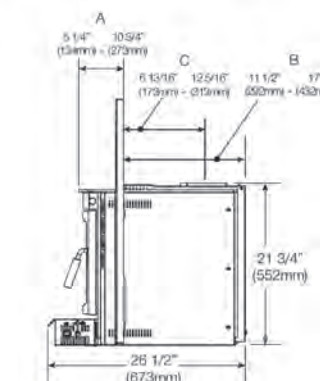

WOOD STOVES

WOOD INSERT

T20

2020 EPA Certified Wood Burning Stove

Fuel Type: Wood

Product Height (in): 34 1/4

Product Width (in): 26

Product Depth (in): 24 1/2

Glass / Viewing Height (in): 9 3/4

Glass / Viewing Width (in): 15 5/8

Heating Space (sq.ft): 800-1800

Total MAX (BTU): 65,000

Warranty: President Limited Lifetime

T25

2020 EPA Certified Wood Burning Stove

Fuel Type: Wood

Product Height (in): 37 1/2"

Product Width (in): 28 3/4"

Product Depth (in): 27"

Glass / Viewing Height (in) 10 7/8"

Glass / Viewing Width (in) 18 1/2"

Heating Space (sq.ft): up to 2100 sq. ft.

Total MAX (BTU): 70,000

Warranty: President Limited Lifetime

T20i

2020 EPA Certified Wood Burning Insert

Fuel Type: Wood

Minimum Fireplace Opening:
25 7/8"w x 22"h x 14"d

Product Height (in): 30 With Surround

Product Width (in): 41 With Surround

Product Depth (in): 26 1/2

Glass / Viewing Height (in): 9 3/4

Glass / Viewing Width (in): 15 5/8

Heating Space (sq.ft): 800-1800

Total MAX (BTU): 65,000

Warranty: President Limited Lifetime

WOOD STOVES

T20
T25

WOOD INSERTS

T20i
T25i
T13C-1
T13T-1
T13TN-1

WOOD FIREPLACES

TZ3000H

GAS INSERTS

TDI3N
TDI3GN
TDIX3N

GAS STOVES

TDS50N
TDS28N
TDS60N
TDS20N

GAS FIREPLACES

TB36NTR
TB36NTRE
TB42NTR
TB42NTRE

S P E C I F I C A T I O N S