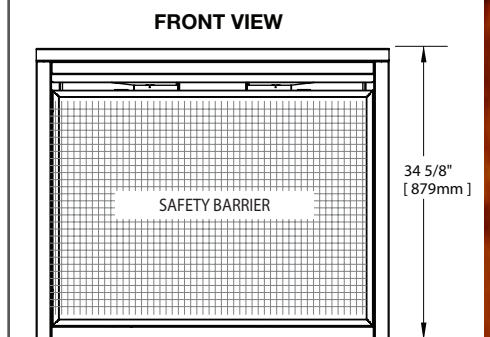

Product Depth (in): 18 15/16

Glass / Viewing Height (in): 23.69

Glass / Viewing Width (in): 37.69

Total MAX (BTU): 22,000

Mobile Home approved: Yes (check local codes)

Warranty: President Limited Lifetime

TIMBERWOLF