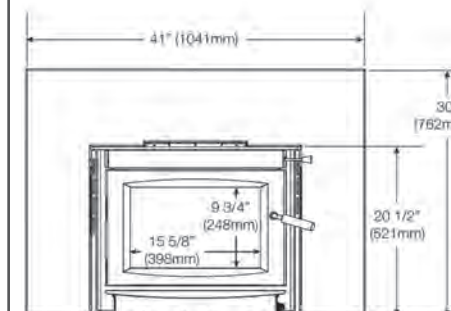

WOOD STOVES

WOOD INSERT

T20

2020 EPA Certified Wood Burning Stove

Fuel Type: Wood

Product Height (in): 34 1/4

Product Width (in): 26

Product Depth (in): 24 1/2

Glass / Viewing Height (in): 9 3/4

Glass / Viewing Width (in): 15 5/8

Heating Space (sq.ft): 800-1800

Total MAX (BTU): 65,000

Warranty: President Limited Lifetime

T25

2020 EPA Certified Wood Burning Stove

Fuel Type: Wood

Product Height (in): 37 1/2"

Product Width (in): 28 3/4"

Product Depth (in): 27"

Glass / Viewing Height (in) 10 7/8"

Glass / Viewing Width (in) 18 1/2"

Heating Space (sq.ft): up to 2100 sq. ft.

Total MAX (BTU): 70,000

Warranty: President Limited Lifetime

T20i

2020 EPA Certified Wood Burning Insert

Fuel Type: Wood

Minimum Fireplace Opening:
25 7/8"w x 22"h x 14"d

Product Height (in): 30 With Surround

Product Width (in): 41 With Surround

Product Depth (in): 26 1/2

Glass / Viewing Height (in): 9 3/4

Glass / Viewing Width (in): 15 5/8

Heating Space (sq.ft): 800-1800

Total MAX (BTU): 65,000

Warranty: President Limited Lifetime

WOOD STOVES

T20
T25

WOOD INSERTS

T20i
T25i
T13C-1
T13T-1
T13TN-1

WOOD FIREPLACES

TZ3000H

GAS INSERTS

TDI3N
TDI3GN
TDIX3N

GAS STOVES

TDS50N
TDS28N
TDS60N
TDS20N

GAS FIREPLACES

TB36NTR
TB36NTRE
TB42NTR
TB42NTRE

S P E C I F I C A T I O N S