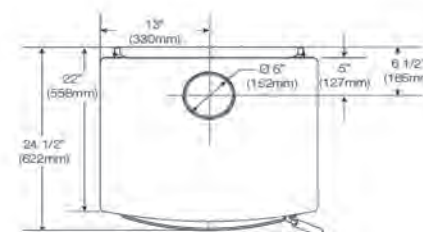

WOOD STOVES

WOOD INSERT

T20

2020 EPA Certified Wood Burning Stove

Fuel Type: Wood

Product Height (in): 34 1/4

Product Width (in): 26

Product Depth (in): 24 1/2

Glass / Viewing Height (in): 9 3/4

Glass / Viewing Width (in): 15 5/8

Heating Space (sq.ft): 800-1800

Total MAX (BTU): 65,000

Warranty: President Limited Lifetime

T25

2020 EPA Certified Wood Burning Stove

Fuel Type: Wood

Product Height (in): 37 1/2"

Product Width (in): 28 3/4"

Product Depth (in): 27"

Glass / Viewing Height (in) 10 7/8"

Glass / Viewing Width (in) 18 1/2"

Heating Space (sq.ft): up to 2100 sq. ft.

Total MAX (BTU): 70,000

Warranty: President Limited Lifetime

T20i

2020 EPA Certified Wood Burning Insert

Fuel Type: Wood

Minimum Fireplace Opening:
25 7/8"w x 22"h x 14"d

Product Height (in): 30 With Surround

Product Width (in): 41 With Surround

Product Depth (in): 26 1/2

Glass / Viewing Height (in): 9 3/4

Glass / Viewing Width (in): 15 5/8

Heating Space (sq.ft): 800-1800

Total MAX (BTU): 65,000

Warranty: President Limited Lifetime

WOOD STOVES

T20
T25

WOOD INSERTS

T20i
T25i
T13C-1
T13T-1
T13TN-1

WOOD FIREPLACES

TZ3000H

GAS INSERTS

TDI3N
TDI3GN
TDIX3N

GAS STOVES

TDS50N
TDS28N
TDS60N
TDS20N

GAS FIREPLACES

TB36NTR
TB36NTRE
TB42NTR
TB42NTRE

S P E C I F I C A T I O N S