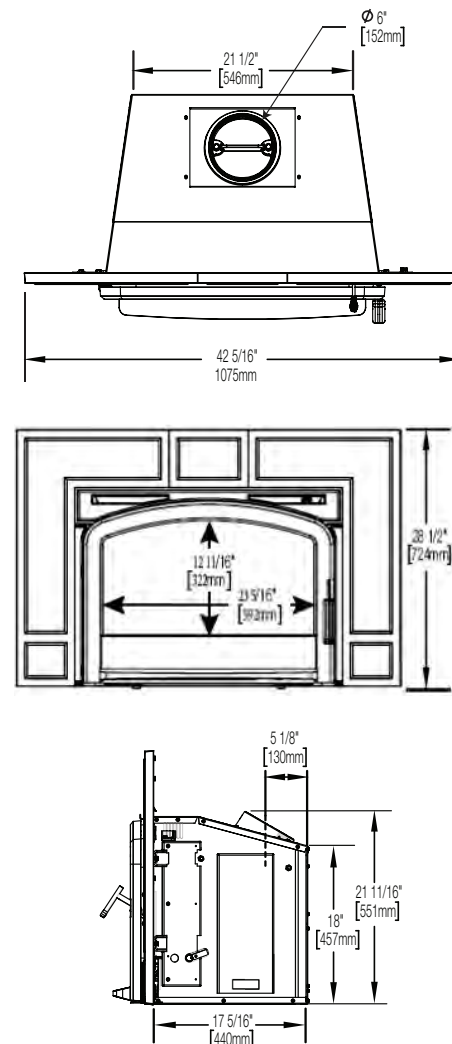

T13C-1 T13T-1 T13TN-1

2020 EPA Certified Wood Burning Insert

Fuel Type: Wood

Minimum Fireplace Opening:
28" w x 22" h x 16" d Contemporary Series

Minimum Fireplace Opening:
28" w x 22" h x 18" d Traditional Series

Product Height (in): C-Model 29.5
With Surround   Product Width (in): C-Model 42 1/2
With Surround

Product Height (in): T-Model 29.5
With Surround   Product Width (in): T-Model 42 15/16
With Surround

Product Depth (in): 17 15/16

Glass / Viewing Height (in): 12 11/16

Glass / Viewing Width (in) 23 15/16

Heating Space (sq.ft): 1500

Total MAX (BTU) 55,000

Warranty: President Limited Lifetime