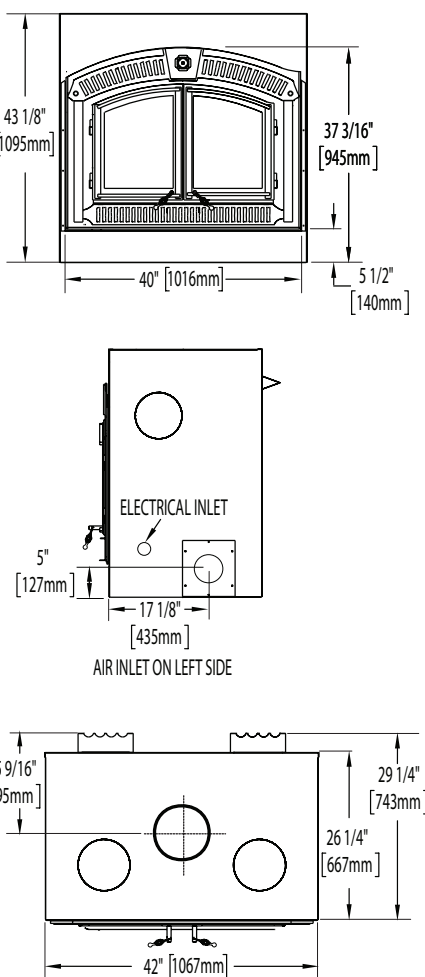

WOOD FIREPLACE

TZ3000H

EPA Certified 2020
Wood Fireplace

Fuel Type: Wood

Product Height (in): 43 1/8

Product Width (in): 42

Product Depth (in): 29 1/4

Glass / Viewing Height (in): 17

Glass / Viewing Width (in): 12 1/2

Heating Space (sq.ft): Up to 3,000 sq. ft.

Total MAX (BTU): 60,000

Warranty: President Limited Lifetime