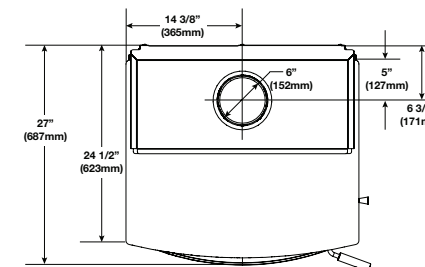

WOOD STOVES

WOOD INSERT

T20

2020 EPA Certified Wood Burning Stove

Fuel Type: Wood

Product Height (in): 34 1/4

Product Width (in): 26

Product Depth (in): 24 1/2

Glass / Viewing Height (in): 9 3/4

Glass / Viewing Width (in): 15 5/8

Heating Space (sq.ft): 800-1800

Total MAX (BTU): 65,000

Warranty: President Limited Lifetime

T25

2020 EPA Certified Wood Burning Stove

Fuel Type: Wood

Product Height (in): 37 1/2"

Product Width (in): 28 3/4"

Product Depth (in): 27"

Glass / Viewing Height (in) 10 7/8"

Glass / Viewing Width (in) 18 1/2"

Heating Space (sq.ft): up to 2100 sq. ft.

Total MAX (BTU): 70,000

Warranty: President Limited Lifetime

T20i

2020 EPA Certified Wood Burning Insert

Fuel Type: Wood

Minimum Fireplace Opening:
25 7/8"w x 22"h x 14"d

Product Height (in): 30 With Surround

Product Width (in): 41 With Surround

Product Depth (in): 26 1/2

Glass / Viewing Height (in): 9 3/4

Glass / Viewing Width (in): 15 5/8

Heating Space (sq.ft): 800-1800

Total MAX (BTU): 65,000

Warranty: President Limited Lifetime

WOOD STOVES

T20
T25

WOOD INSERTS

T20i
T25i
T13C-1
T13T-1
T13TN-1

WOOD FIREPLACES

TZ3000H

GAS INSERTS

TDI3N
TDI3GN
TDIX3N

GAS STOVES

TDS50N
TDS28N
TDS60N
TDS20N

GAS FIREPLACES

TB36NTR
TB36NTRE
TB42NTR
TB42NTRE

S P E C I F I C A T I O N S