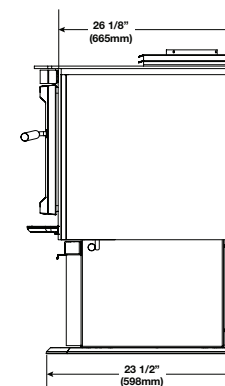

Fuel Type: Wood

Minimum Fireplace Opening:
25 7/8"w x 22"h x 14"d

Product Height (in): 30 With Surround

Product Width (in): 41 With Surround

Product Depth (in): 26 1/2

Glass / Viewing Height (in): 9 3/4

Glass / Viewing Width (in): 15 5/8

WOOD INSERTS

T25i

2020 EPA Certified Wood Burning Insert

Fuel Type: Wood

Minimum Fireplace Opening:
31" w x 23 1/2" h x 15 1/2" d

Product Height (in): (See Chart Below)
With Surround

Product Width (in) (See Chart Below)
With Surround