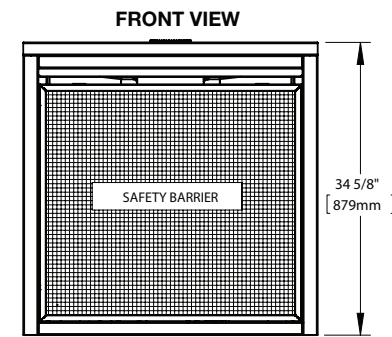

TB36NTR TB36NTRE

Gas Direct Vent Fireplaces

Fuel Type: Natural Gas

Product Height (in): 34 5/8

Product Width (in): 35

Product Depth (in): 15 3/4

Glass / Viewing Height (in): 23.69

Glass / Viewing Width (in): 30 1/2

Total MAX (BTU): 18,000

Mobile Home approved: Yes (check local codes)

Warranty: President Limited Lifetime