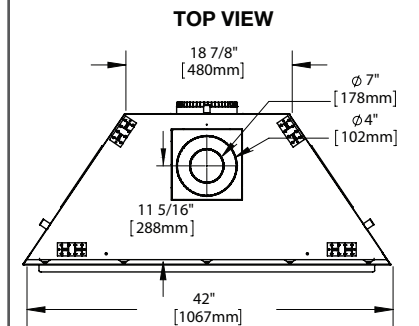

Product Depth (in): 18 15/16

Glass / Viewing Height (in): 23.69

Glass / Viewing Width (in): 37.69

Total MAX (BTU): 22,000

Mobile Home approved: Yes (check local codes)

Warranty: President Limited Lifetime

TIMBERWOLF