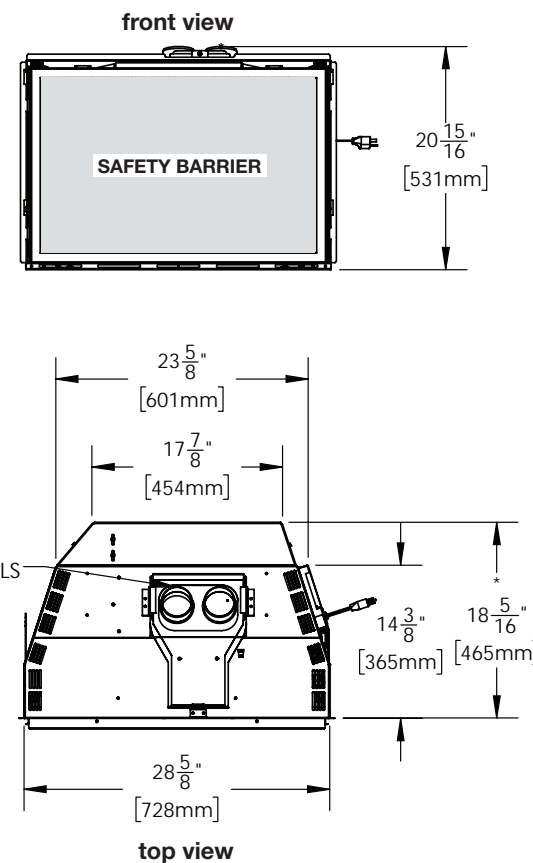

GAS INSERTS

TDI3N

Gas Fireplace Insert

Fuel Type: Natural Gas

Minimum Fireplace Opening:
29" w x 21 1/2" h x 14 3/8" d

Product Height (in): 20 15/16

Product Width (in): 28 5/8

Product Depth (in): 14 3/8

Glass / Viewing Height (in): 15

Glass / Viewing Width (in): 22 11/16

Total MAX (BTU): 24,500

Mobile Home Certified: Yes

Warranty: President Limited Lifetime

Ref.	TDI3N	TDI3GN	TDIX3N
A	13 7/16" [341mm]	13 13/16" [376mm]	
B	7 1/2" [190mm]	6 7/8" [175mm]	

* Dimension with optional blower kit installed.

TDI3GN

Direct Vent Gas Insert With
Glass Ember Bed

Fuel Type: Natural Gas

Minimum Fireplace Opening:
29" w x 21 1/2" h x 14 3/8" d

Product Height (in): 20 15/16

Product Width (in): 28 5/8

Product Depth (in): 14 3/8

Glass / Viewing Height (in): 15

Glass / Viewing Width (in): 22 11/16

Total MAX (BTU): 24,000

Mobile Home Certified: Yes

Warranty: President Limited Lifetime