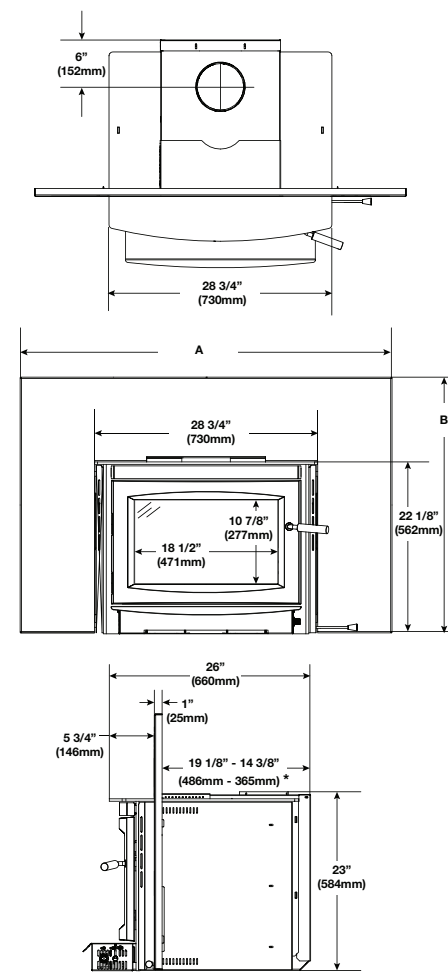

Fuel Type: Wood

Minimum Fireplace Opening:
25 7/8"w x 22"h x 14"d

Product Height (in): 30 With Surround

Product Width (in): 41 With Surround

Product Depth (in): 26 1/2

Glass / Viewing Height (in): 9 3/4

Glass / Viewing Width (in): 15 5/8

Product Depth (in): 26

Glass / Viewing Height (in): 10 7/8

Glass / Viewing Width (in): 18 1/2

Heating Space (sq.ft): Up to 2100

Total MAX (BTU): 70,000

Warranty: President Limited Lifetime

Backer Plate	A	B
SBP25i3348 (Large)	48" (1219mm)	33" (838mm)
SBP25i3041 (Standard)	41" (1041mm)	30" (762mm)

Product Height (in): C-Model 29.5
With Surround Product Width (in): C-Model 42 1/2
With Surround

Product Height (in): T-Model 29.5
With Surround Product Width (in): T-Model 42 15/16
With Surround

Product Depth (in): 17 15/16